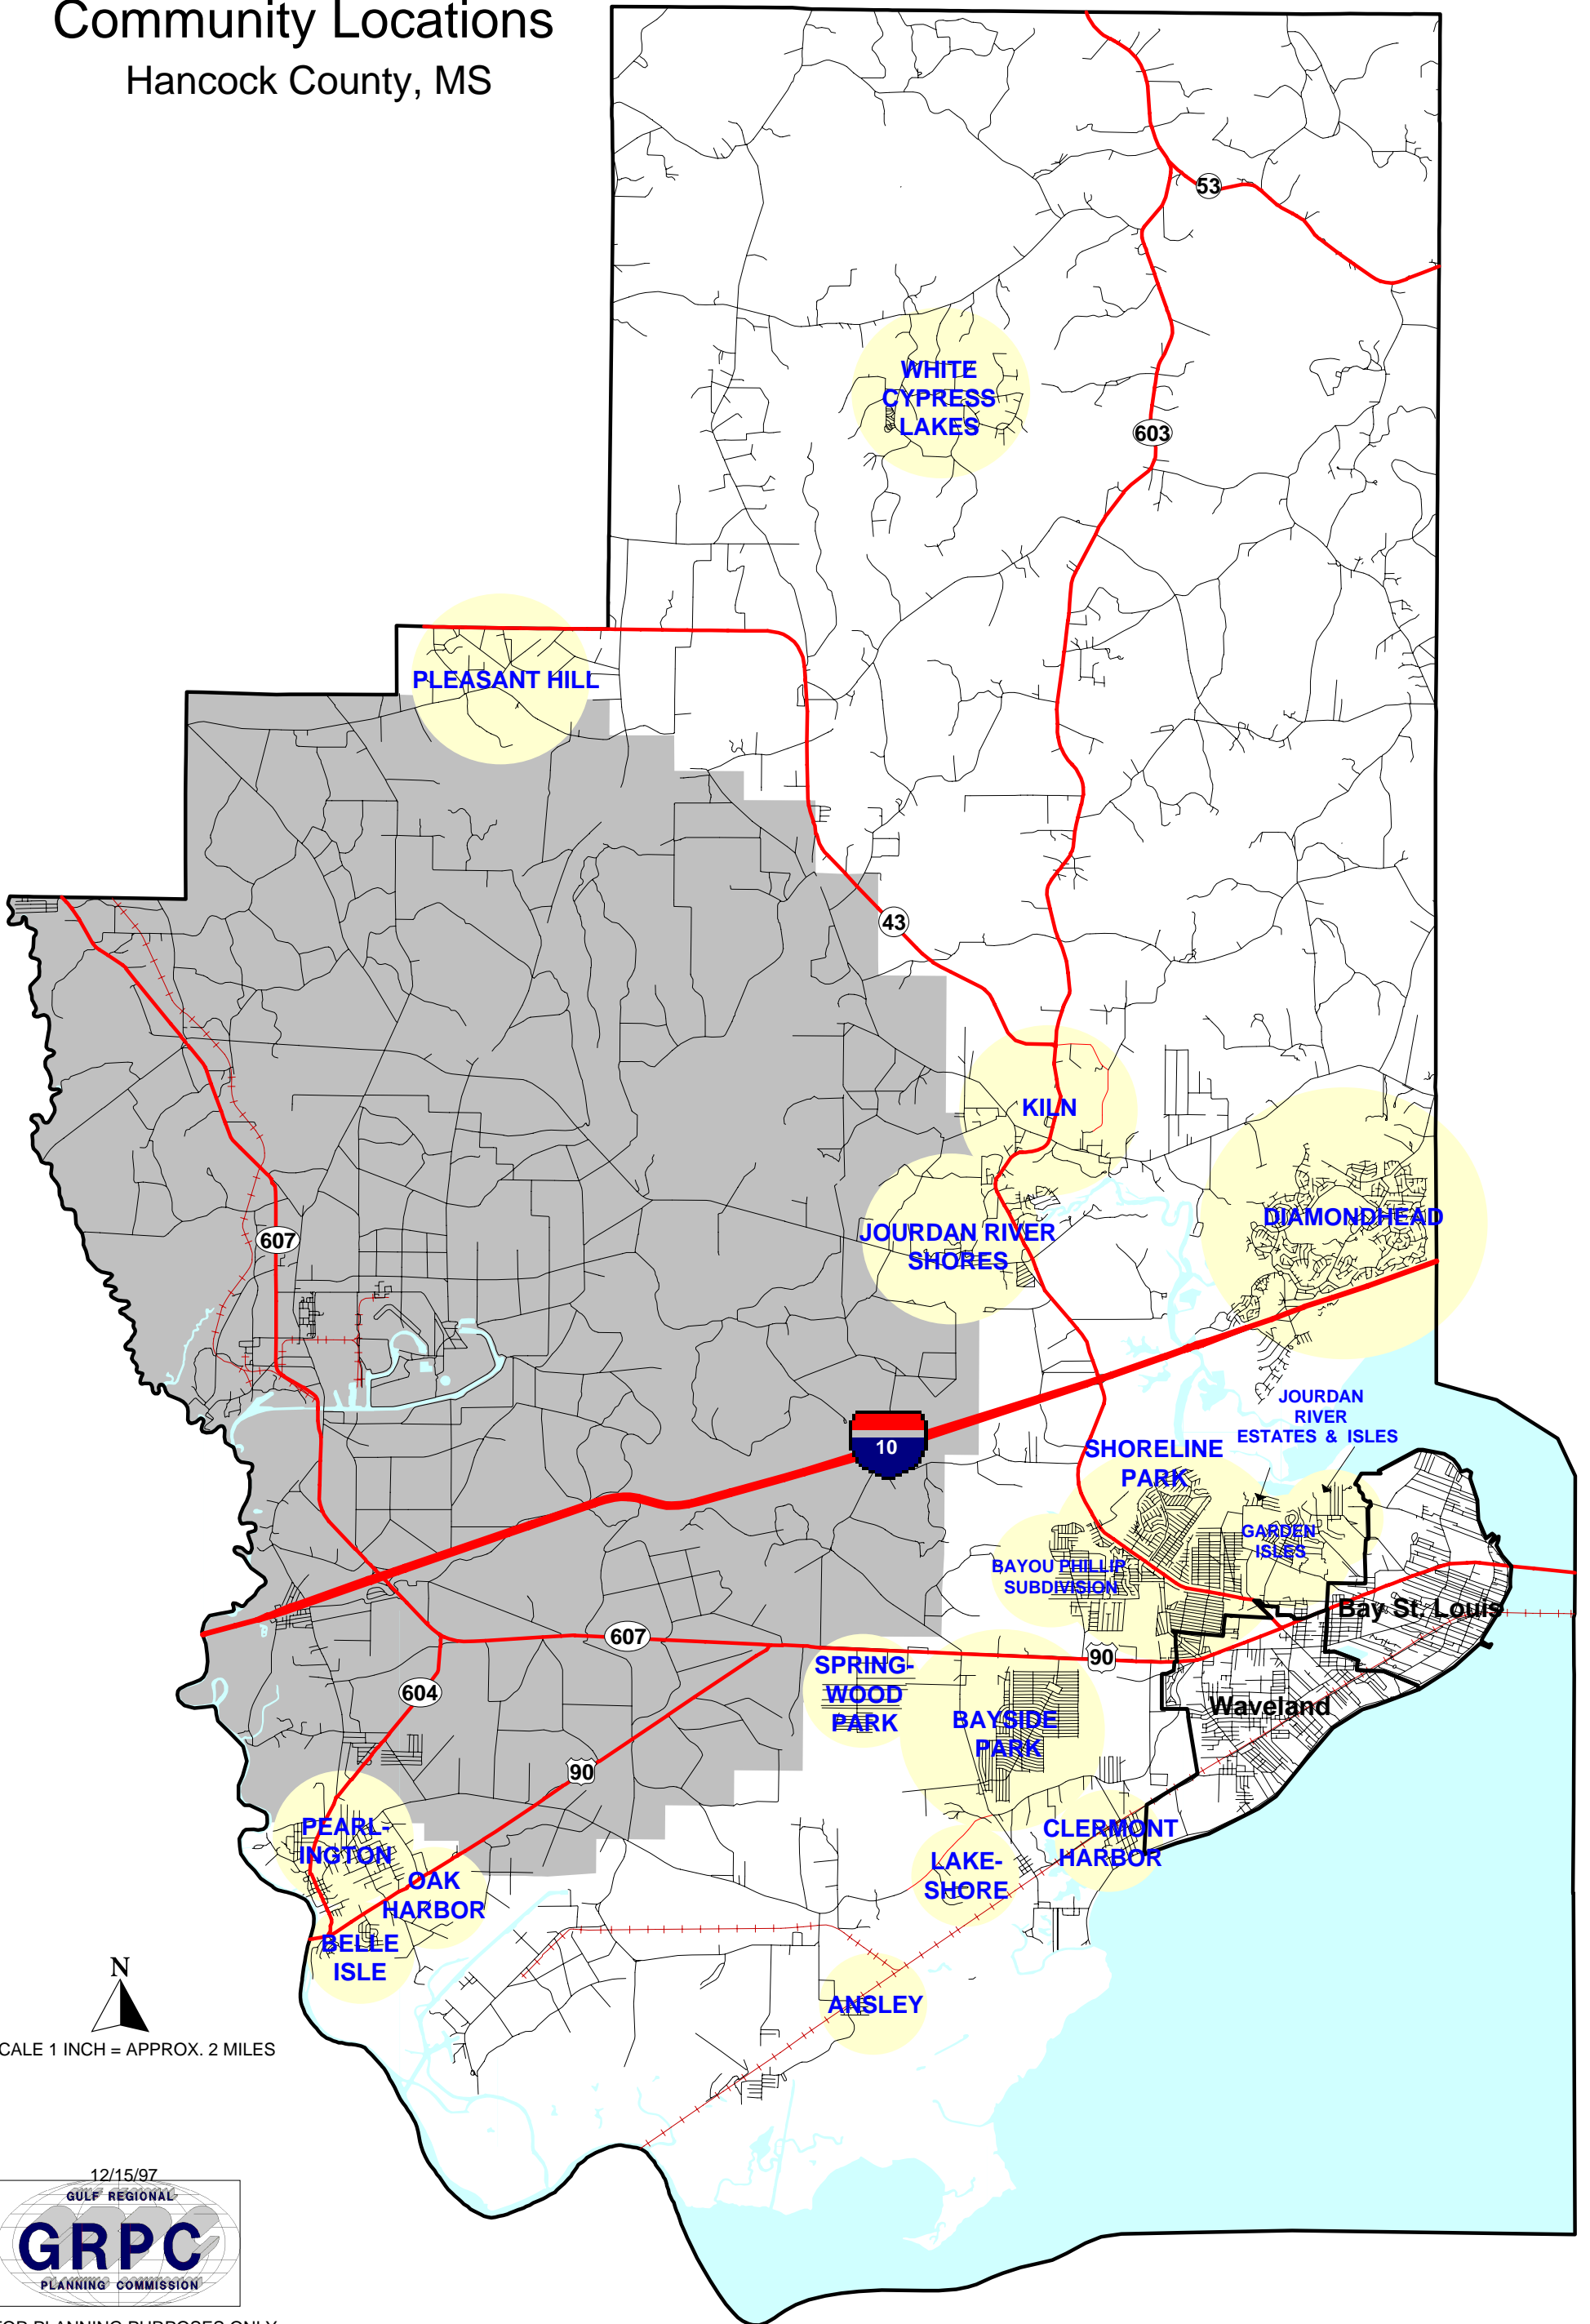

Community Locations

Hancock County, MS

SCALE 1 INCH = APPROX. 2 MILES

* FOR PLANNING PURPOSES ONLY